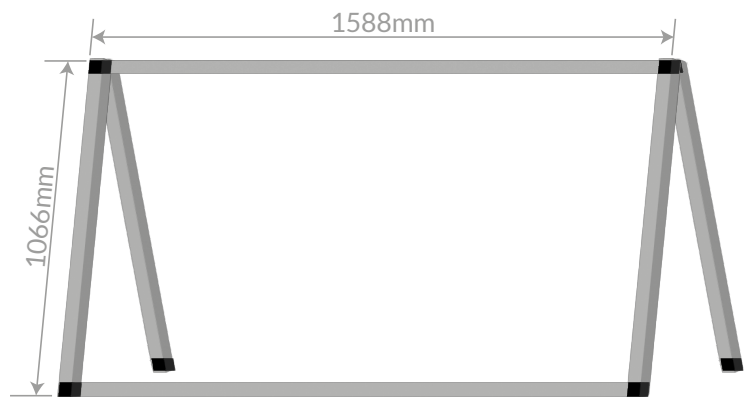

## 5' x 3' Single Sided Banner Frame

### Product Image (5'x3' Example)

### Product Dimensions